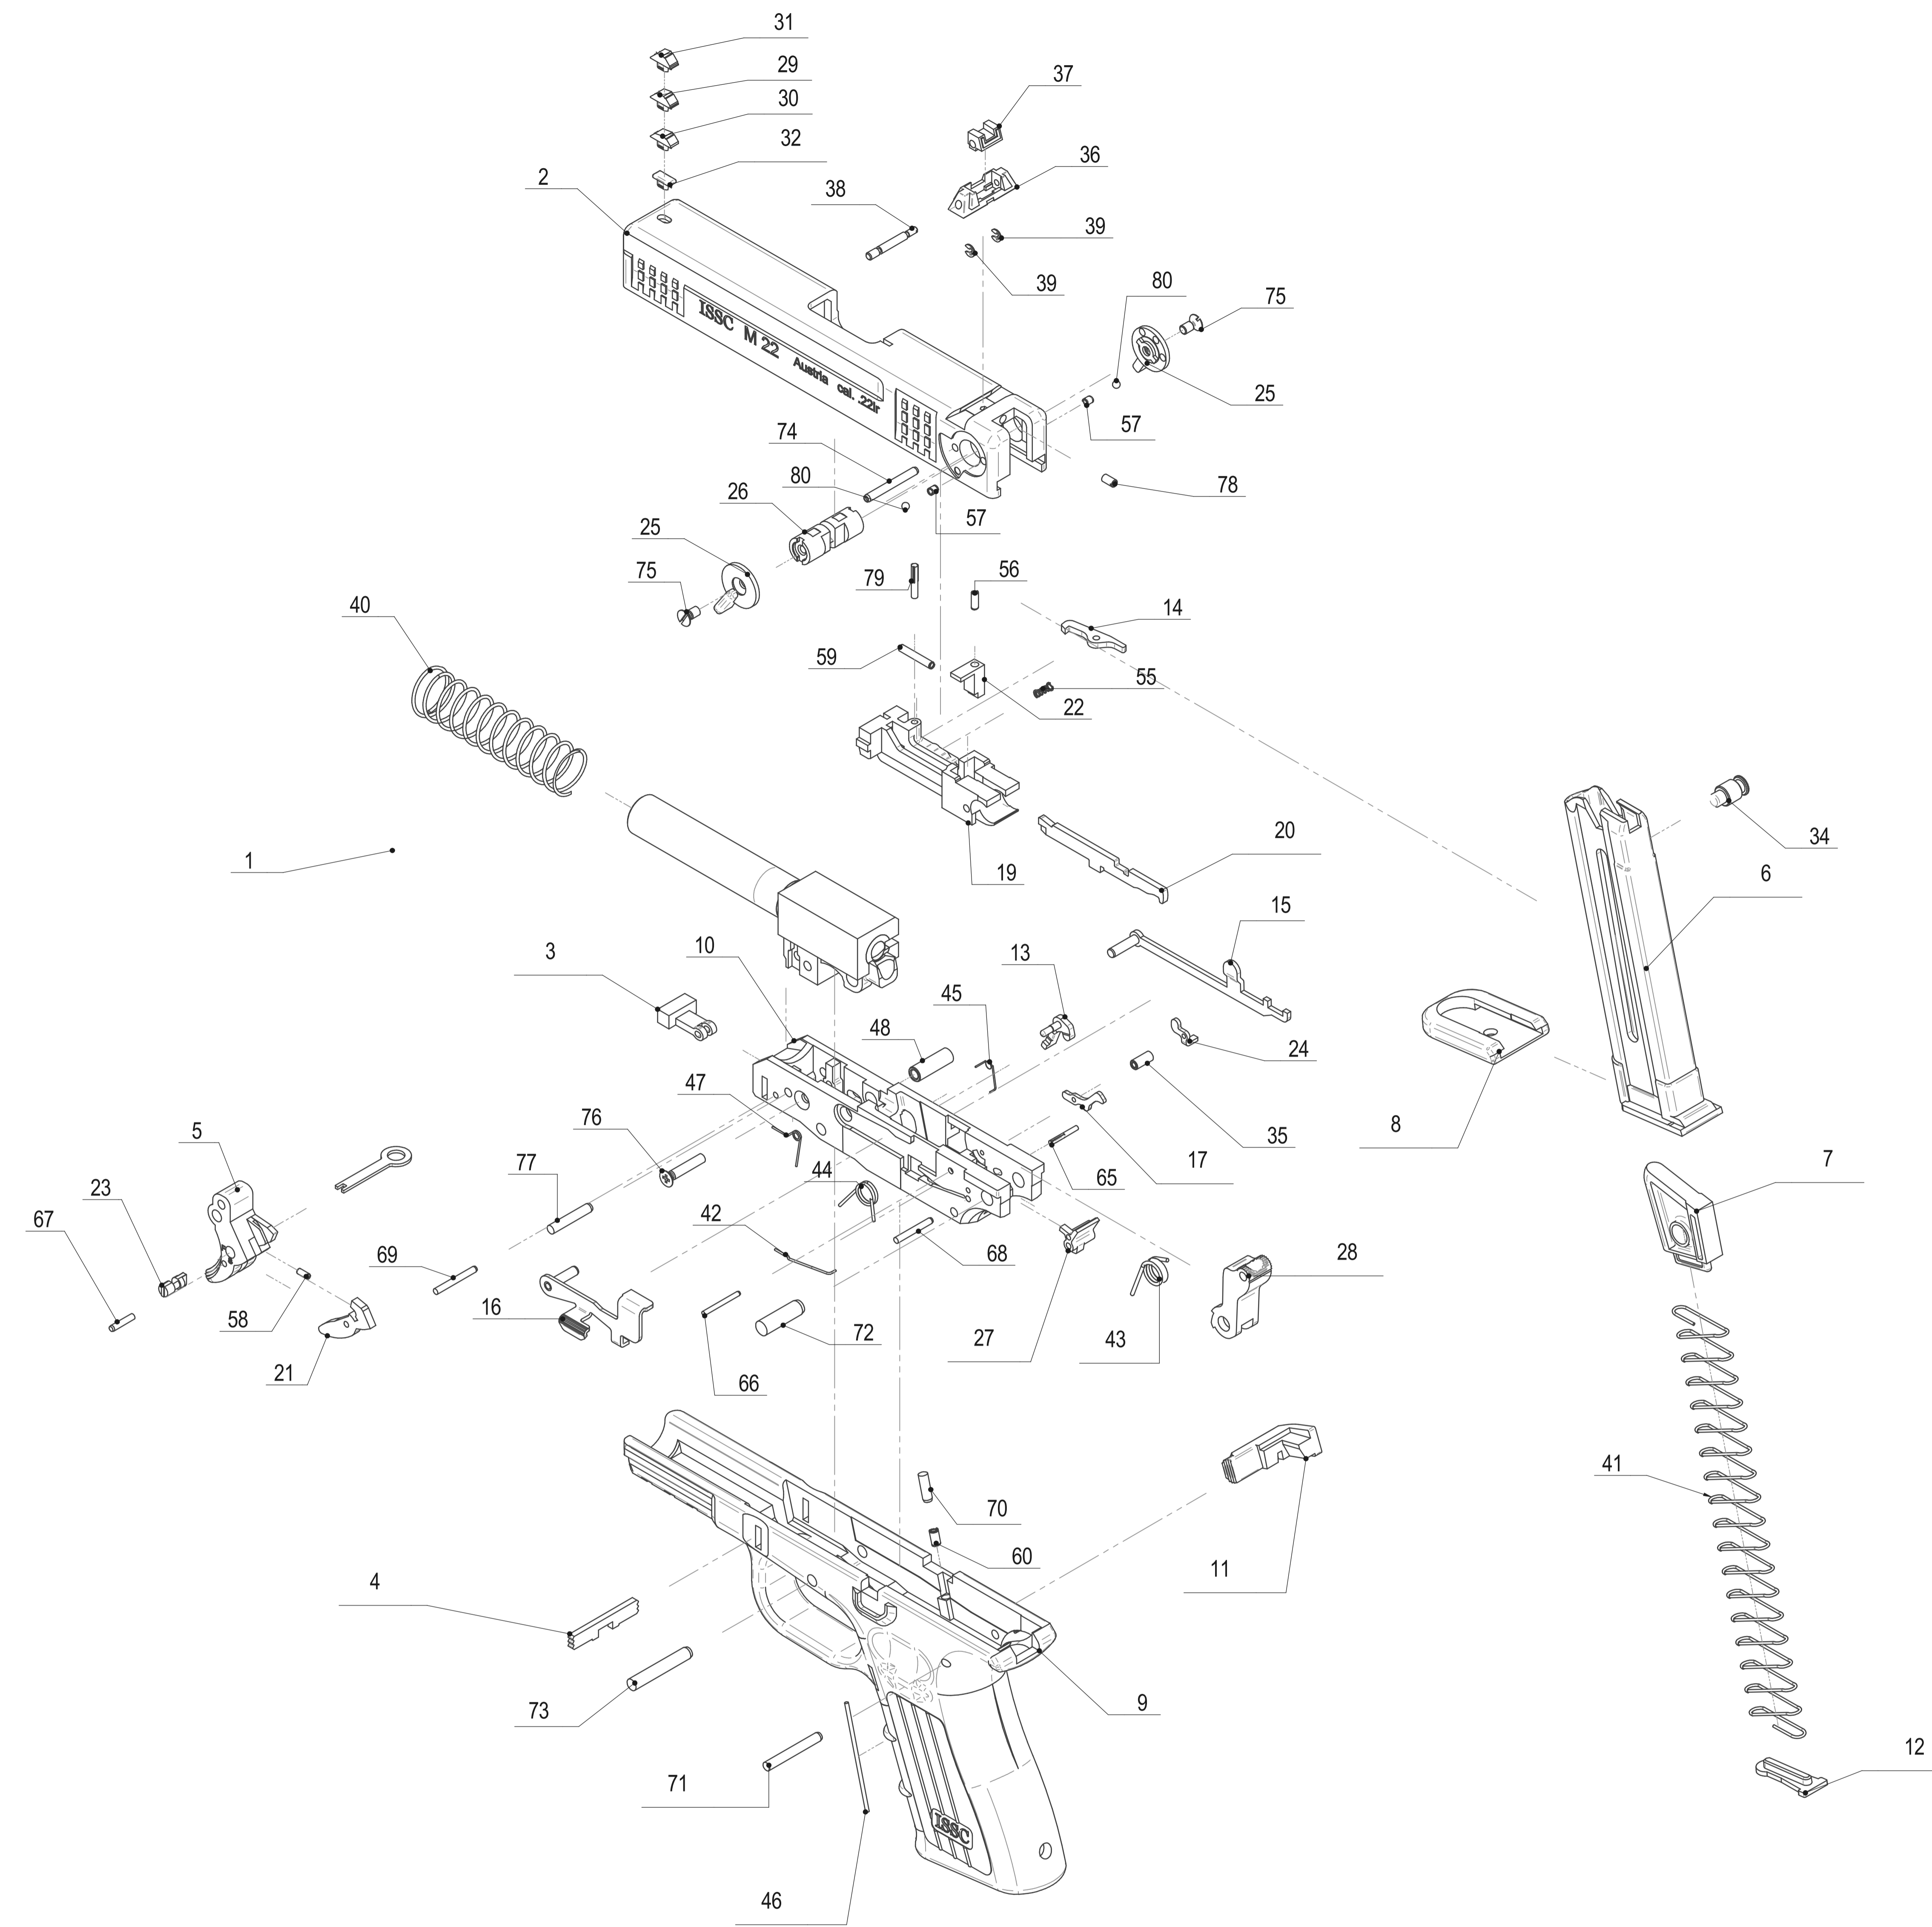

Pos.	Article No.	description	amount
1	1123872	Barrel with bracket	1
2	1123874	Slide	1
3	1123876	Takedown lever	1
4	1123878	Takedown block	1
5	1123868	Trigger	1
6	1123880	Magazine	1
7	1123881	Feeder	1
8	1123882	Butt plate	1
9	1123883	Grip	1
10	1123884	Receiver	1
11	1123885	Magazine catch	1
12	1123886	Butt plate holder	1
13	1123888	Magazine safety	1
14	1123889	Extractor	1
15	1123890	Trigger bar	1
16	1123891	Ejector with slide stop	1
17	1123892	Release lever	1
19	1123893	Slide block	1
20	1123894	Firing pin	1
21	1123867	Trigger safety	1
22	1123895	Drop safety	1
23	1123909	Trigger lock	1
24	1123896	Drop safety lever	1
25	1123898	Safety lever	2
26	1123899	Safety roll	1
27	1123900	Hammer catch	1
28	1123901	Hammer	1
29	1123902	Front sight 4,3	1
30	1123919	Front sight 4,0	1
31	1123920	Front sight 4,6	1
32	1123921	Plug	1
34	1123905	Magazine button	1
35	1123906	Distance bushing	1
36	1123926	Rear sight housing	1
37	1123927	Rear sight	1
38	1123928	Rear sight screw	1
39	1156076	Washer	2
40	766525	Slide spring	1
41	1123911	Magazine spring	1
42	1123912	Spring	1
43	1123913	Hammer spring	1
44	1123914	Trigger spring	1
45	1123915	Leg spring	1
46	1123916	Magazine catch spring	1
47	1123917	Leg spring	1
48	1123950	Bracket bushing	1
55	24	Pressure spring	1
56	1156019	Pressure spring D-009	1
57	1156065	Pressure spring D-042B	2
58	1156006	Pressure spring D-011H	1
59	1156063	Pressure spring D-026A	1
60	367808	Pressure spring D-039	1
65	1172032	Groove pin ISO 8741 1.5x12	1
66	358956	Pin DIN 6325 - 1.5m6x16	1
67	1184025	Pin DIN 6325 2m6x10 BR	1
68	382132	Pin DIN 6325 - 2m6x16	1
69	1123932	Pin 2m6 x 18	1
70	37969	Pin DIN 6325 - 3m6x10	1
71	1123935	Pin DIN 6325 - 3m6x24	1
72	1123934	Pin 5m6 x 18	1
73	1123936	Pin DIN 6325 - 4m6x26	1
74	1123937	Spiral pin ISO 8750 2.5x22	1
75	1172047	Screw	2
76	1156091	Screw DIN 965 AM3x16	1
77	1123933	Pin 3m6 x 18	1
78	1149965	Threaded Pin ISO 27436 - M2.5x5	1
79	1179508	Groove pin DIN 1472 2x12	1
80	611481	Ball DIN5401 2,381MM	2